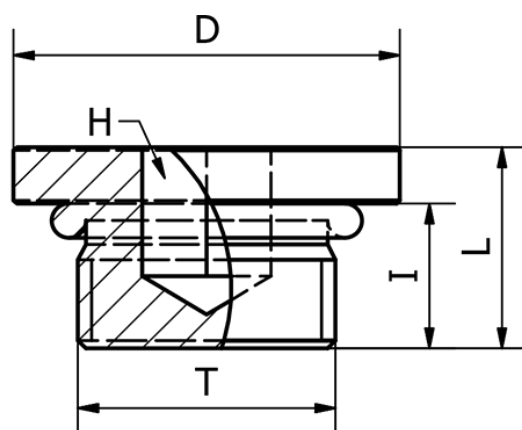

Article number: 5891149TR14

Description: Plug 1149TR
G1/4"

Measures

$d = 17.0$

$H = 6$

$L = 11.5$

$T = G1/4"$